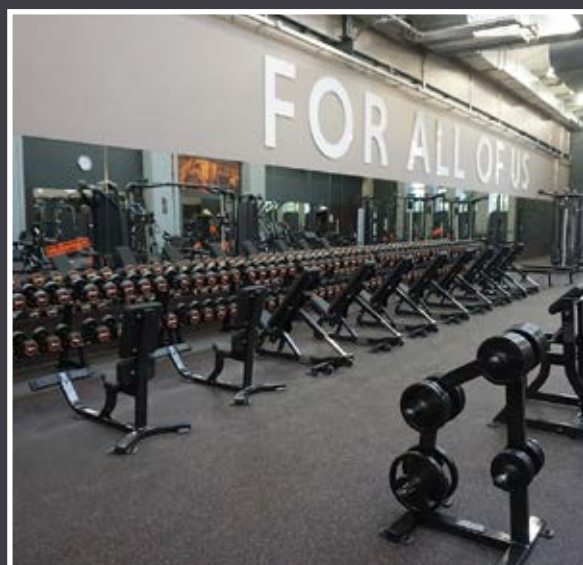

**HEAVY WEIGHT & CROSSFIT**  
POWERSHOCK 300

Gerflor offers you a complete floor-to-wall solution to suit all the constraints and requirements of your club.

FUNCTIONAL TRAINING

CARDIO AREA

WEIGHTLIFTING AREA